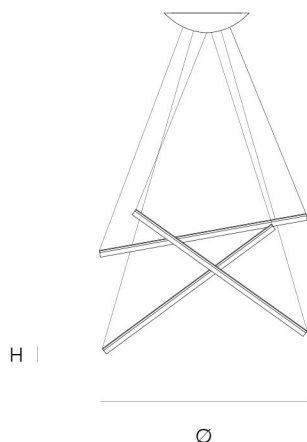

ABOUT Ixion 3 by Jos Muller

A frozen juggling throw. At any time the diagonal free hanging light tubes create an interesting composition. Play with angles and modify your own fixture. The glass tubes are half frosted and half clear and can be rotated to make the light more diffuse of more direct.

DIMENSIONS	CABLELENGTH	FINISH	TYPE.NR
Ø 120 cm 47,2 inch	Up to 300 cm 118,1 inch	Glass comb	14-2200
H 3 cm 1,2 inch			
CANOPE	LIGHTSOURCE		
Ø 35,5 cm 14,0 inch	Led 43,2W, 2700K, 2100LM, CRI>90		
H 6,5 cm 2,6 inch			
		9	21 160x47x12cm

STANDARD Transparent cables. Black canopy with cover plate in chrome. Leading and trailing edge dimmable

OPTIONAL Dim unit with remote control (other dimming options on request).
2400K, 3000K or 4000K led.