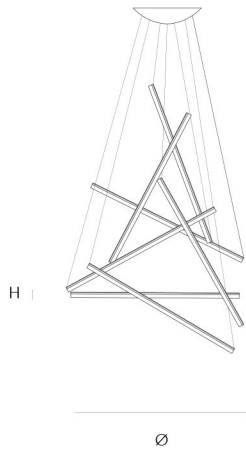

ABOUT Ixion 7 by Jos Muller

A frozen juggling throw. At any time the diagonal free hanging light tubes create an interesting composition. Play with angles and modify your own fixture. The glass tubes are half frosted and half clear and can be rotated to make the light more diffuse or more direct.

DIMENSIONS

Ø 120 cm 47,2 inch
H 3 cm 1,2 inch

CANOPE

Ø 35,5 cm 14,0 inch
H 6,5 cm 2,6 inch

CABLELENGTH

Up to 300 cm 118,1 inch

FINISH

Glass comb

TYPE.NR

14-2202

LIGHTSOURCE

Led 100,8W, 2700K,
4900LM, CRI>90

15 21 160x47x12cm

STANDARD Transparent cables. Black canopy with cover plate in chrome. Leading and trailing edge dimmable

OPTIONAL Dim unit with remote control (other dimming options on request).
2400K, 3000K or 4000K led.