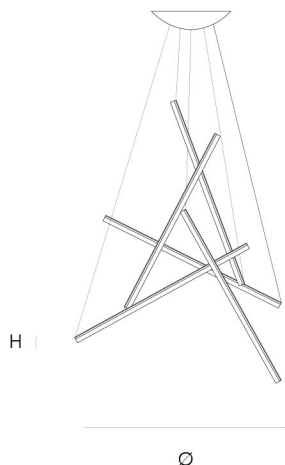

ABOUT Ixion 5 by Jos Muller

A frozen juggling throw. At any time the diagonal free hanging light tubes create an interesting composition. Play with angles and modify your own fixture. The glass tubes are half frosted and half clear and can be rotated to make the light more diffuse of more direct.

DIMENSIONS	CABLELENGTH	FINISH	TYPE.NR
Ø 120 cm 47,2 inch	Up to 300 cm 118,1 inch	Glass comb	14-2201
H 3 cm 1,2 inch			
CANOPE	LIGHTSOURCE		
Ø 35,5 cm 14,0 inch	Led 72W, 2700K, 3500LM, CRI>90		
H 6,5 cm 2,6 inch			
		13	21 160x47x12cm

STANDARD Transparent cables. Black canopy with cover plate in chrome. Leading and trailing edge dimmable

OPTIONAL Dim unit with remote control (other dimming options on request).
2400K, 3000K or 4000K led.